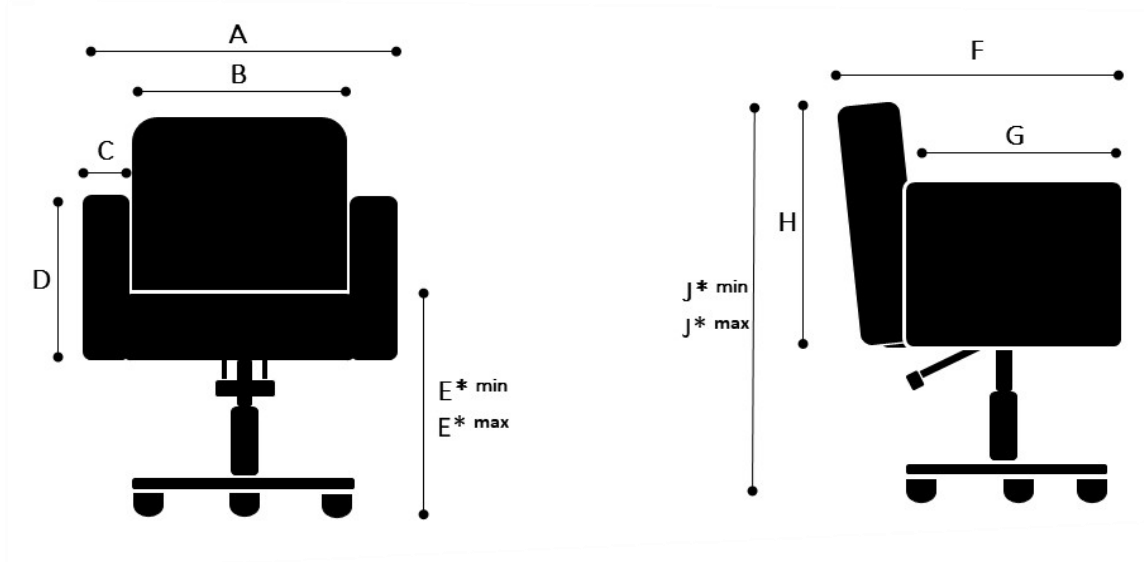

Product Information Sheet

B.chilled Barber Chair

Measures

A 65cm

B 44cm

C 7cm

D 45cm

E*min 56cm

E*max 75cm

F 90cm

G 42cm

H 61cm

J*min 98cm

J*max 116cm

Packaging

100cm x 70cm x 110cm (Length x Height x Depth)