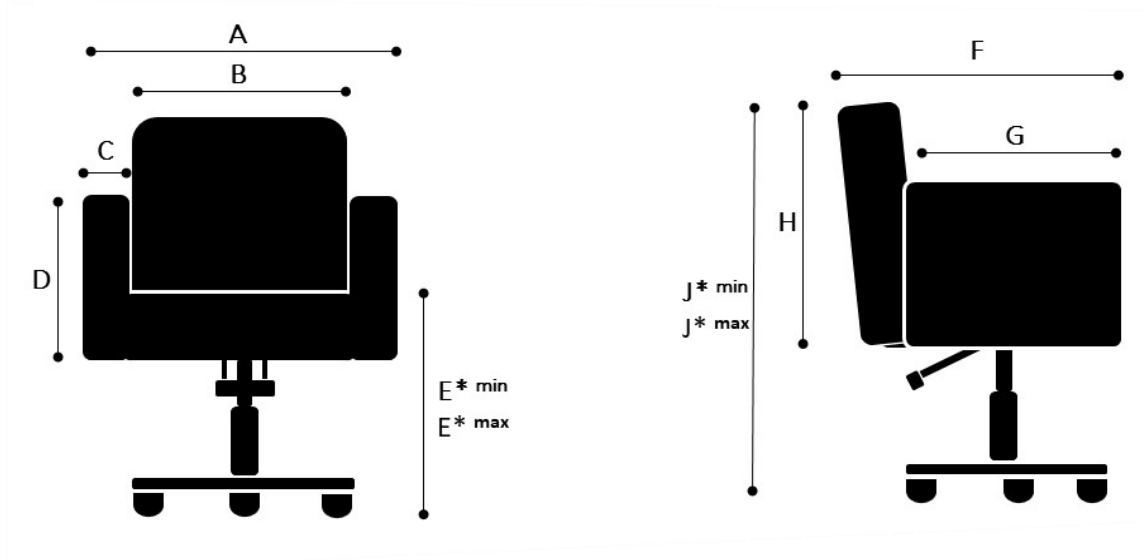

Product Information Sheet

B.Chilled Chair

Measures

A 65cm
B 44cm
C 6cm
D 43cm

F 60cm
G 43cm
H 61cm

XBase with gliders

E*min 49cm **J*min** 90cm
E*max 69cm **J*max** 109cm

XBase with castors

E*min 52cm **J*min** 93cm
E*max 73cm **J*max** 113cm

Discbase

E*min 47cm **J*min** 88cm
E*max 67cm **J*max** 107cm

Packaging

75cm x 75cm x 95cm (Length x Height x Depth)

Photos, 2D/3D drawings : www.welonda.com → distributors log-in