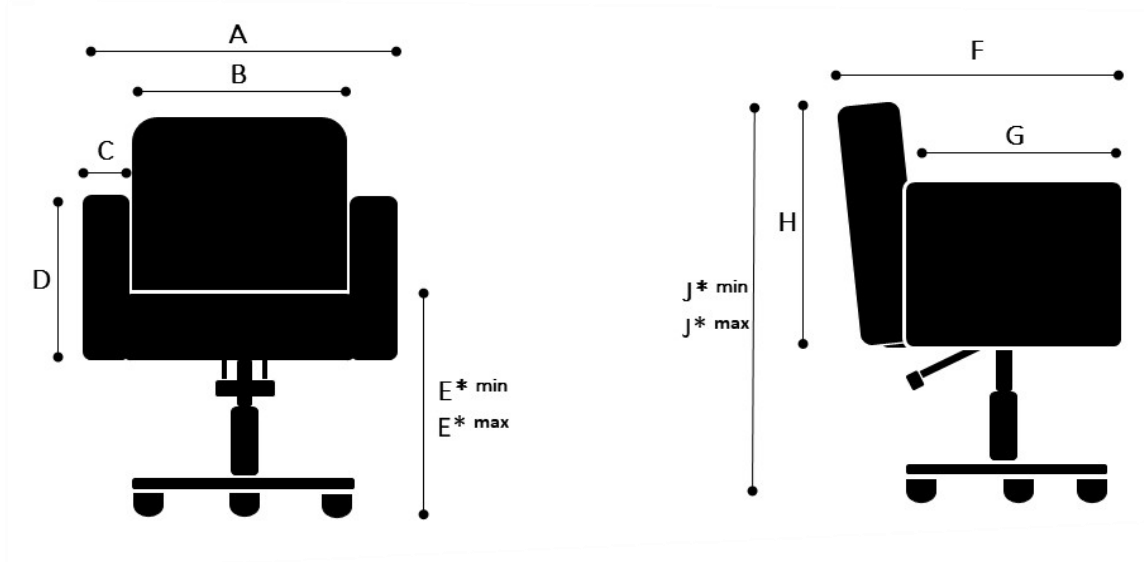

Product Information Sheet

BIO Chair

Measures

A 65cm
B 49cm
C 8cm
D 37cm

F 61cm
G 42cm
H 50cm

XBase with gliders

E*min 48cm **J*min** 82cm
E*max 68cm **J*max** 101cm

XBase with castors

E*min 51cm **J*min** 85cm
E*max 72cm **J*max** 105cm

Discbase

E*min 46cm **J*min** 80cm
E*max 67cm **J*max** 100cm

Packaging

75cm x 75cm x 95cm (Length x Height x Depth)

Photos, 2D/3D drawings : www.welonda.com → distributors log-in