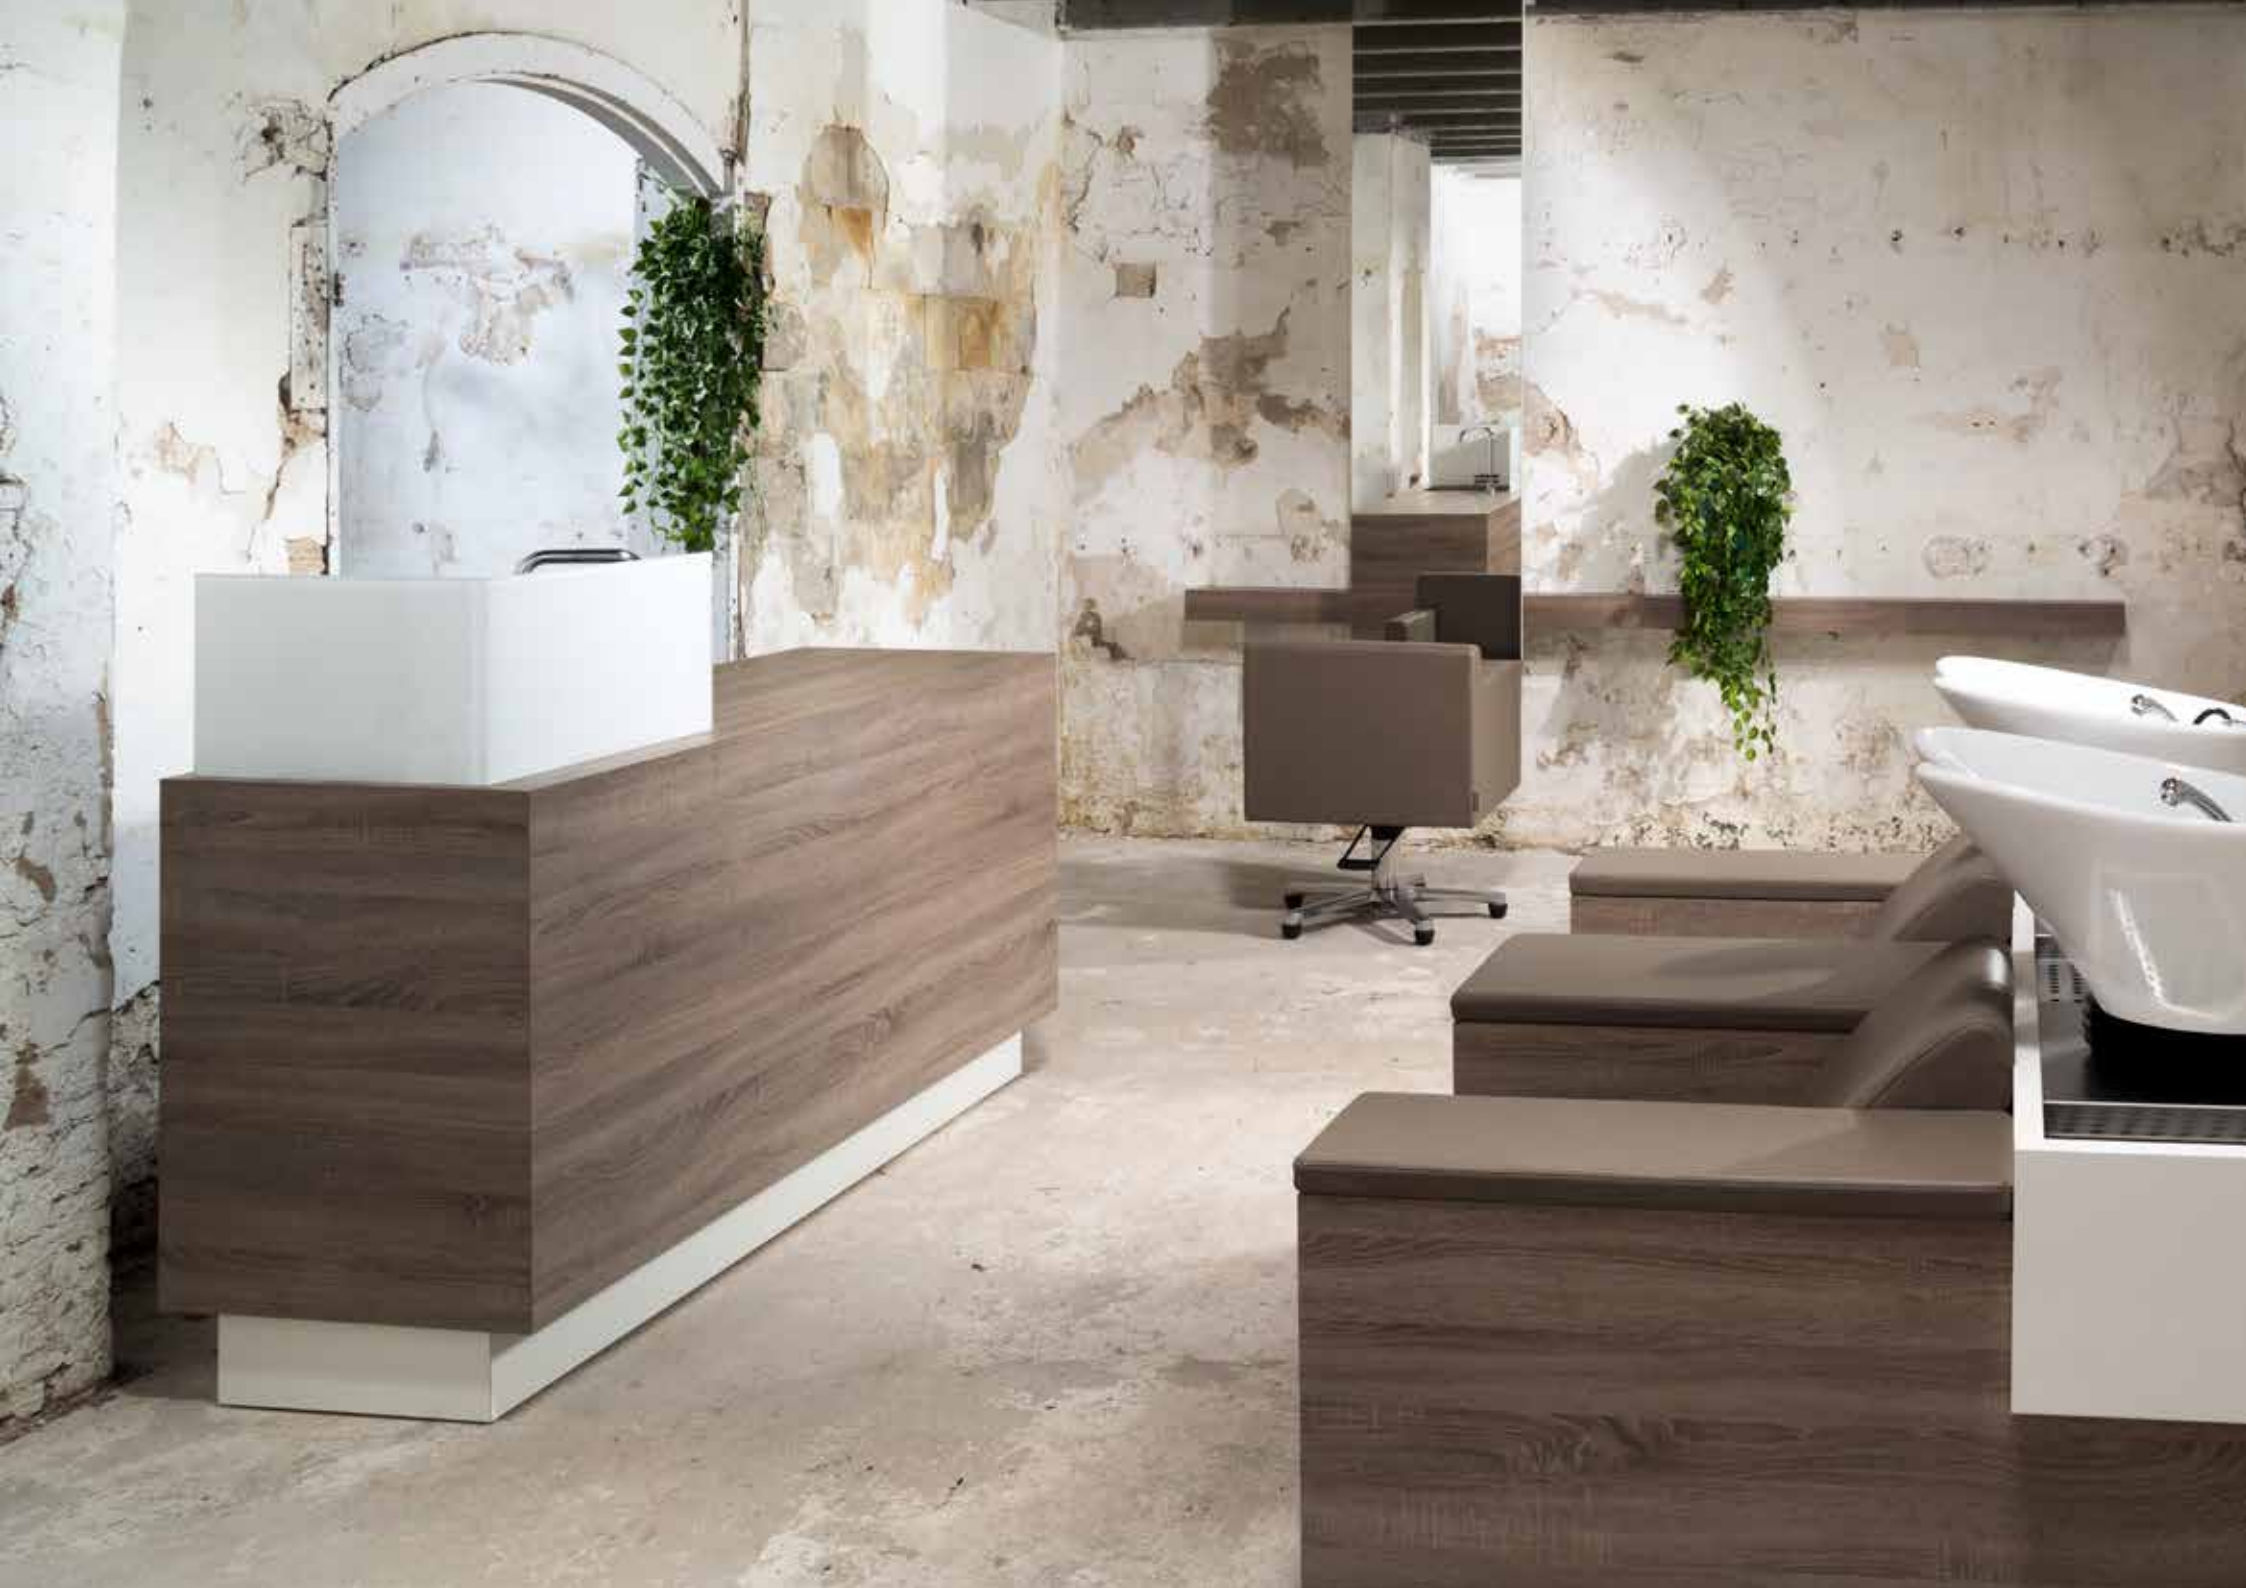

The Bio Wash has been placed opposite the Bio Mix. Customers can thus clearly see all colouring preparations.

499 MARMO
ROMA

429
SCHWARZ

SCHWARZ

BIO PURE

This Bio Wash three-seater and the Bio Chair with black star base on sliders have a pure, no nonsense appearance. The combination between the 'Marmo Roma' wood decor, matt black shampoo tray and 'Bull Schwarz' upholstery gives this set a look of purity and tranquillity. The colour helps to create harmony, while the structure adds the required variation.

BIO WASH features

The Bio Wash features integrated spaces for inventory and waste. The shallow draws mean folded towels and hair foil can be kept close by and used whenever necessary.

The wide lower drawers are ideal for storing shampoo, conditioner and other supplies. The narrow drawers of the Bio Wash are able to conceal two bins, which can be used for general waste and wet towels.

The “Push to open” drawers feature a ‘soft close’ fastening and can be opened with your elbow or knee. This means you can keep your hands free to serve your customers.

The Bio Wash is a modular wash unit, which can be expanded from a two-seater to create a washing island with as many places as you require. The Bio Wash is equipped with a deep, adjustable basin which features an integrated hand shower and removable siphon. An optional rubber neck support offers extra washing comfort. Bottles of shampoo and conditioner can be placed next to the wash basin, on a removable and easy to clean stainless steel grid.