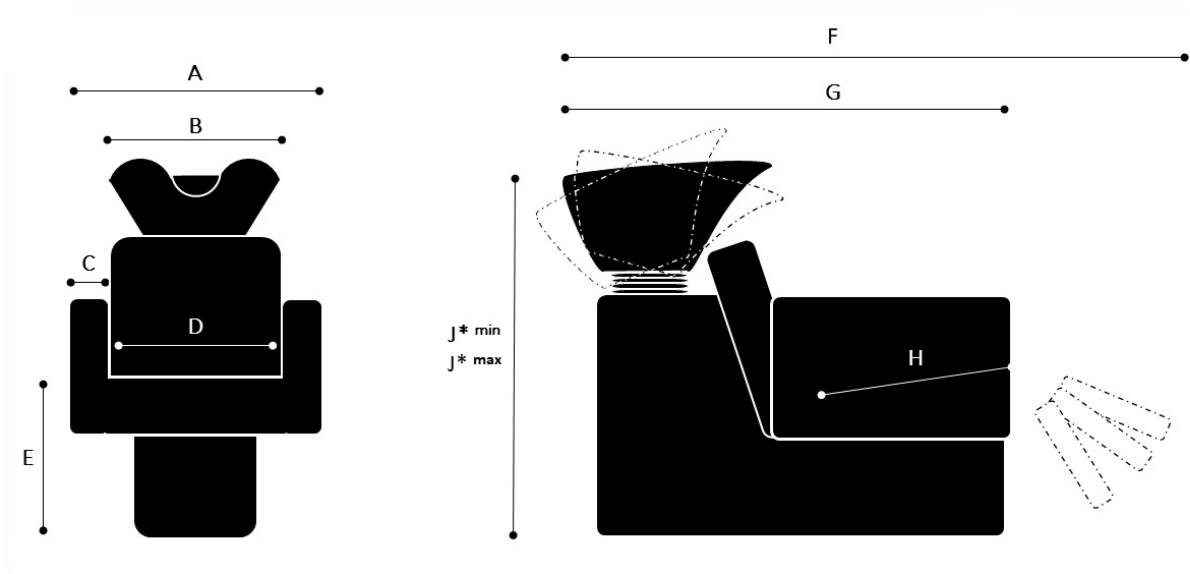

Product Information Sheet

Delta Violet

Please note that our warranty is limited in case of incorrect installation. Incorrect installation will be assumed when installation has taken place without Welonda installation set. Order details of the installation sets are to be found in the pricelist washunits accessories

Measures

A	58cm	F	N/A
B	50cm	G	120cm
C	6cm	H	53cm
D	49cm	J*min	93cm
E	49cm	J*max	105cm

Packaging

120cm x 75cm x 120cm (Length x Height x Depth)

Photos, 2D/3D drawings : www.welonda.com → distributors log-in