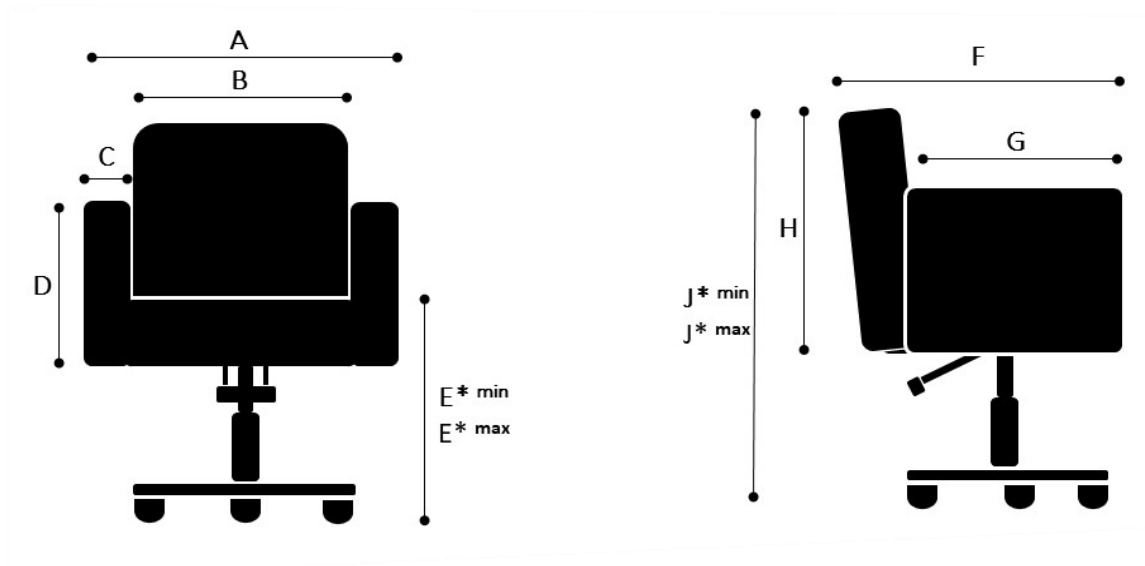

Product Information Sheet

Mr Mo Chair (short backrest)

Measures

A 60cm
B 42cm
C 5cm
D 28cm

F 62cm
G 49cm
H 50cm

XBase with gliders

E*min 47cm **J*min** 83cm
E*max 67cm **J*max** 103cm

XBase with castors

E*min 50cm **J*min** 86cm
E*max 70cm **J*max** 106cm

Discbase

E*min 45cm **J*min** 81cm
E*max 65cm **J*max** 101cm

Packaging

75cm x 75cm x 95cm (Length x Height x Depth)

Photos, 2D/3D drawings : www.welonda.com → distributors log-in