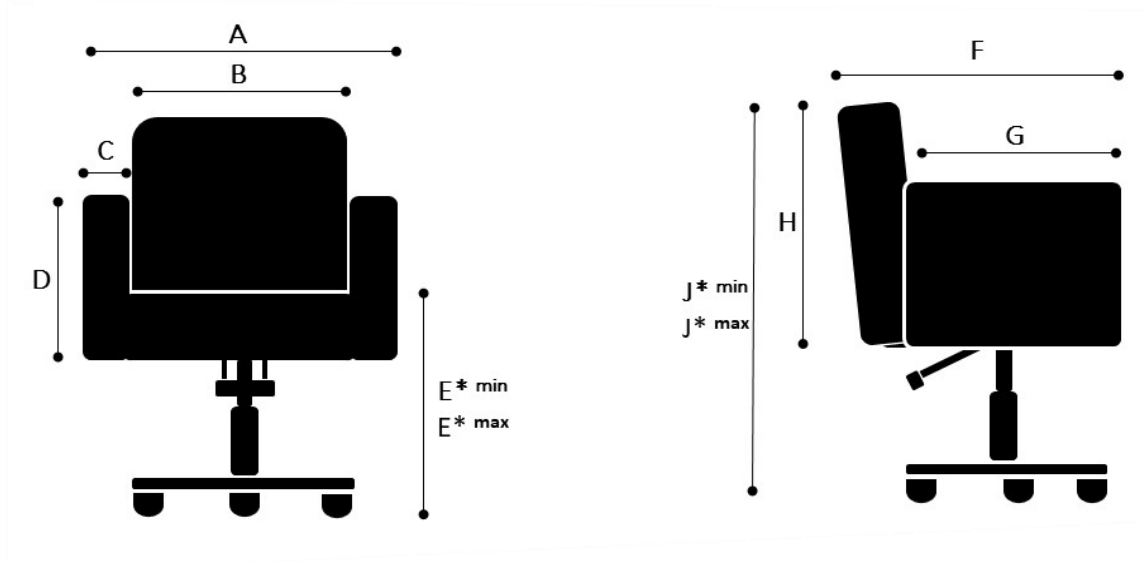

Product Information Sheet

Samoa Chair

Measures

A	65cm
B	47cm
C	9cm
D	36cm

F	63cm
G	56cm
H	52cm

XBase with gliders

E*min	46cm	J*min	87cm
E*max	65cm	J*max	106cm

XBase with castors

E*min	49cm	J*min	90cm
E*max	69cm	J*max	110cm

Discbase

E*min	44cm	J*min	85cm
E*max	64cm	J*max	105cm

Packaging

75cm x 75cm x 95cm (Length x Height x Depth)

Photos, 2D/3D drawings : www.welonda.com → distributors log-in