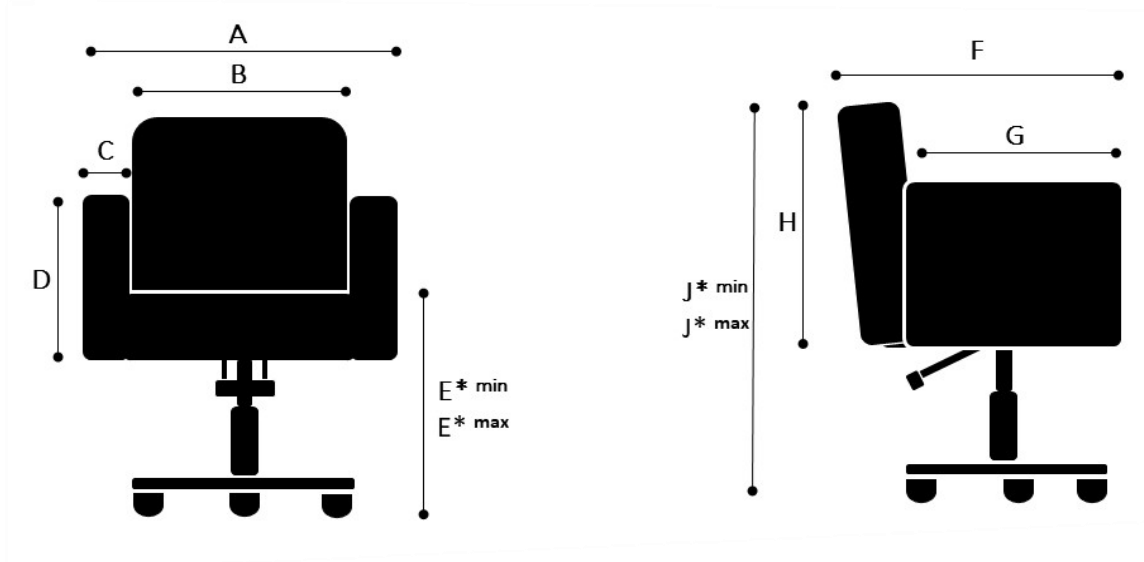

## Slim Chair

### Measures

**A** 56cm  
**B** 45cm  
**C** 2cm  
**D** 27cm

**F** 60cm  
**G** 45cm  
**H** 47cm

#### XBase with castors

**E\*min** 45cm    **J\*min** 83cm  
**E\*max** 65cm    **J\*max** 103cm

### Packaging

75cm x 75cm x 95cm (Length x Height x Depth)

Photos, 2D/3D drawings : [www.welonda.com](http://www.welonda.com) → distributors log-in

Garantee: 5 years on construction and rust

Intrastatcode: 94021000