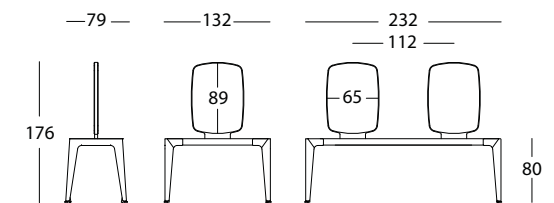

VIDA TAVOLO FREE

The Vida Tavolo Free is a free-standing styling unit which is available with two or four styling places. The Vida Tavolo Free allows you to choose from three mirror shapes: round, oval or rectangular. The colour of the mirror edge is identical to the colour of the metal design base, which is available in Satinweiß, Silber or Basalt Grey.

The inlaid tabletop on the Vida Tavolo Free is available in all colours from the Welonda Laminates collection. Optionally, the Vida Tavolo Free can also be fitted with a double power socket for each styling place, as well as a matching hair dryer holder. The Vida Tavolo Free features two opposite-facing channels that conceal the power cable as it runs to the ground. You can put the finishing touch to your styling area with a stainless steel footrest from the Welonda collection.