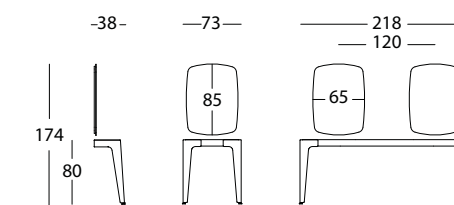

VIDA TAVOLO WALL

The Vida Tavolo Wall Styling unit is available in single and double versions. You can choose from three mirror shapes: round, oval or rectangular. The colour of the mirror edge is identical to the colour of the metal design base, which is available in Satinweiß, Silber or Basalt Grey.

Optionally, the Vida Tavolo Wall can be fitted with LED lighting, a double power socket per styling place and/or a matching hair dryer holder. Any of the Welonda Laminates can be selected for the inlaid top of the Vida Tavolo Wall. You can put the finishing touch to your styling area with one of the stainless steel footrests.