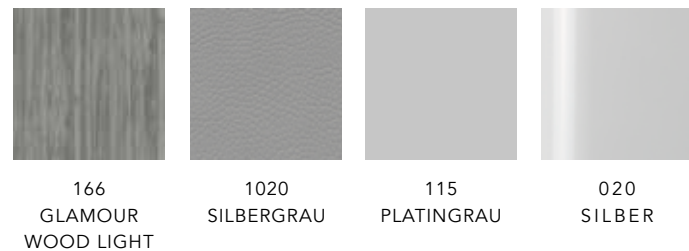

Please feel free to contact us to discuss the many possibilities.

innocence
softness
VIDA LINE
purity
white

modern
prestige
VIDA LINE
silver
balance

sophistication
elegance
VIDA LINE
mysterious
powerful
Basalt Grey

VIDA TAVOLO WALL

The Vida Tavolo Wall Styling unit is available in single and double versions. You can choose from three mirror shapes: round, oval or rectangular. The colour of the mirror edge is identical to the colour of the metal design base, which is available in Satinweiß, Silber or Basalt Grey.