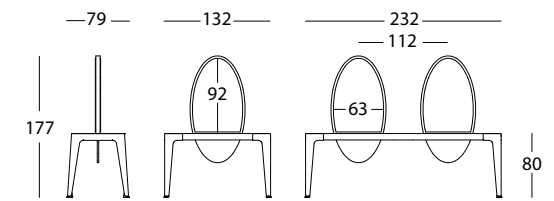

VIDA TAVOLO FREE

The Vida Tavolo Free is a free-standing styling unit which is available with two or four styling places. The Vida Tavolo Free allows you to choose from three mirror shapes: round, oval or rectangular. The colour of the mirror edge is identical to the colour of the metal design base, which is available in Satinweiß, Silber or Basalt Grey.

The inlaid tabletop on the Vida Tavolo Free is available in all colours from the Welonda Laminates collection. Optionally, the Vida Tavolo Free can also be fitted with a double power socket for each styling place, as well as a matching hair dryer holder. The Vida Tavolo Free features two opposite-facing channels that conceal the power cable as it runs to the ground. You can put the finishing touch to your styling area with a stainless steel footrest from the Welonda collection.