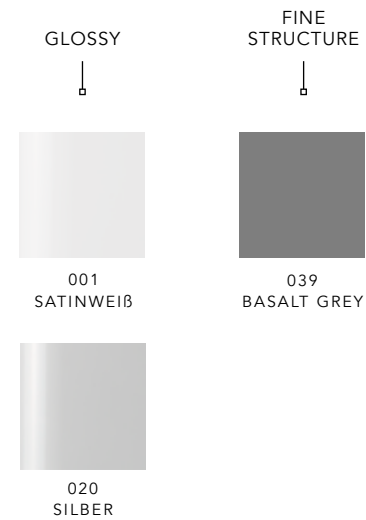

VIDA TAVOLO FREE

The Vida Tavolo Free is a free-standing styling unit which is available with two or four styling places. The Vida Tavolo Free allows you to choose from three mirror shapes: round, oval or rectangular. The colour of the mirror edge is identical to the colour of the metal design base, which is available in Satinweiß, Silber or Basalt Grey.

VIDA TAVOLO WALL

The Vida Tavolo Wall Styling unit is available in single and double versions. You can choose from three mirror shapes: round, oval or rectangular. The colour of the mirror edge is identical to the colour of the metal design base, which is available in Satinweiß, Silber or Basalt Grey.

VIDA LINE

COLOUR SELECTION

COATINGS (1)

FABRICS (2)

LAMINATES (3)

Mix and Match
Colours and Shapes
Create your own salon identity

VIVA LA VIDA!

www.welonda.com