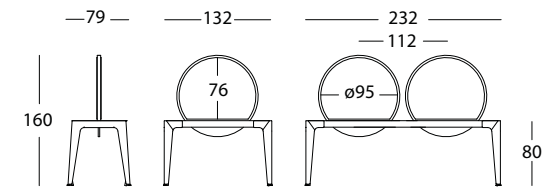

VIDA TAVOLO FREE

The Vida Tavolo Free is a free-standing styling unit which is available with two or four styling places. The Vida Tavolo Free allows you to choose from three mirror shapes: round, oval or rectangular. The colour of the mirror edge is identical to the colour of the metal design base, which is available in Satinweiß, Silber or Basalt Grey.

The inlaid tabletop on the Vida Tavolo Free is available in all colours from the Welonda Laminates collection. Optionally, the Vida Tavolo Free can also be fitted with a double power socket for each styling place, as well as a matching hair dryer holder. The Vida Tavolo Free features two opposite-facing channels that conceal the power cable as it runs to the ground. You can put the finishing touch to your styling area with a stainless steel footrest from the Welonda collection.