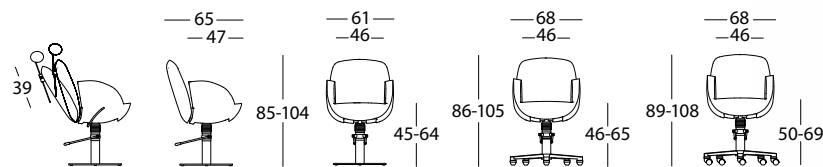

VIDA CHAIR

The Vida Chair comes with fixed or adjustable backrest, and is available in colours from the Welonda Fabrics collection. Available with various bases (always together with a lockable hydraulic pump).

Optionally, the styling chair with adjustable back support can also be supplied with a height-adjustable headrest. A protective back cover is available.