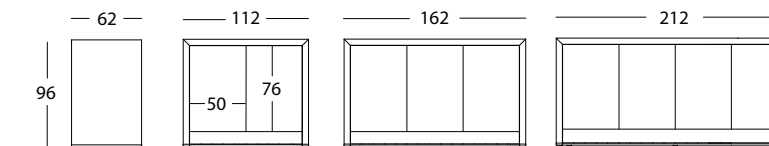

VIDA TAVOLO FREE

The Vida Tavolo Free is a free-standing styling unit which is available with two or four styling places. The Vida Tavolo Free allows you to choose from three mirror shapes: round, oval or rectangular. The colour of the mirror edge is identical to the colour of the metal design base, which is available in Satinweiß, Silber or Basalt Grey.