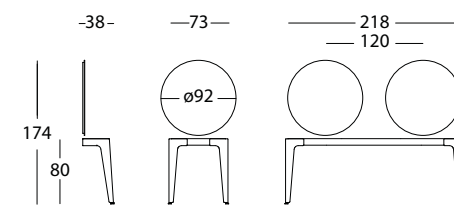

VIDA TAVOLO WALL

The Vida Tavolo Wall Styling unit is available in single and double versions. You can choose from three mirror shapes: round, oval or rectangular. The colour of the mirror edge is identical to the colour of the metal design base, which is available in Satinweiß, Silber or Basalt Grey.

Optionally, the Vida Tavolo Wall can be fitted with LED lighting, a double power socket per styling place and/or a matching hair dryer holder. Any of the Welonda Laminates can be selected for the inlaid top of the Vida Tavolo Wall. You can put the finishing touch to your styling area with one of the stainless steel footrests.