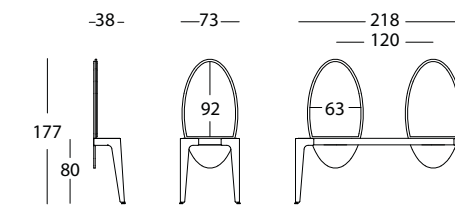

VIDA TAVOLO WALL

The Vida Tavolo Wall Styling unit is available in single and double versions. You can choose from three mirror shapes: round, oval or rectangular. The colour of the mirror edge is identical to the colour of the metal design base, which is available in Satinweiß, Silber or Basalt Grey.

Optionally, the Vida Tavolo Wall can be fitted with LED lighting, a double power socket per styling place and/or a matching hair dryer holder. Any of the Welonda Laminates can be selected for the inlaid top of the Vida Tavolo Wall. You can put the finishing touch to your styling area with one of the stainless steel footrests.