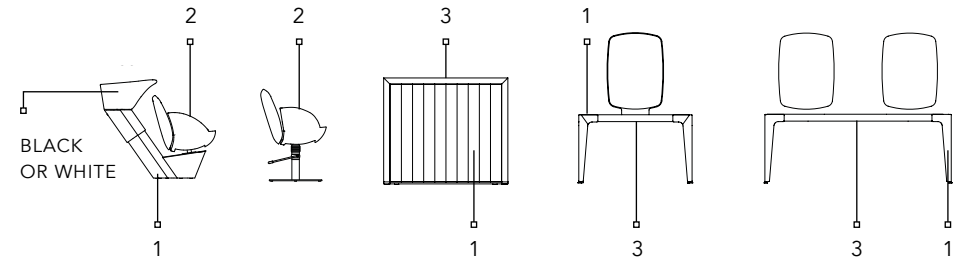

VIDA LINE

COLOUR SELECTION

COATINGS (1)

FABRICS (2)

LAMINATES (3)