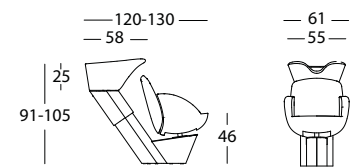

VIDA LIFT

The Vida Lift is a comfortable and elegantly designed wash unit with a deep ceramic wash basin which, thanks to its patented telescope system, can easily and smoothly be adjusted in height. The standard white or black wash basin is equipped with a single-lever mixer tap, 'anti-drop' hand shower, removable siphon with hair trap and neck rubber. The chair with reclining backrest, and the optional footrest, is available in various colours from the Welonda Fabrics collection. The epoxy-metal frame is available in Satinweiß, Silber or Basalt Grey and offers a floor connection and also a side connection in case of pipes above the ground.