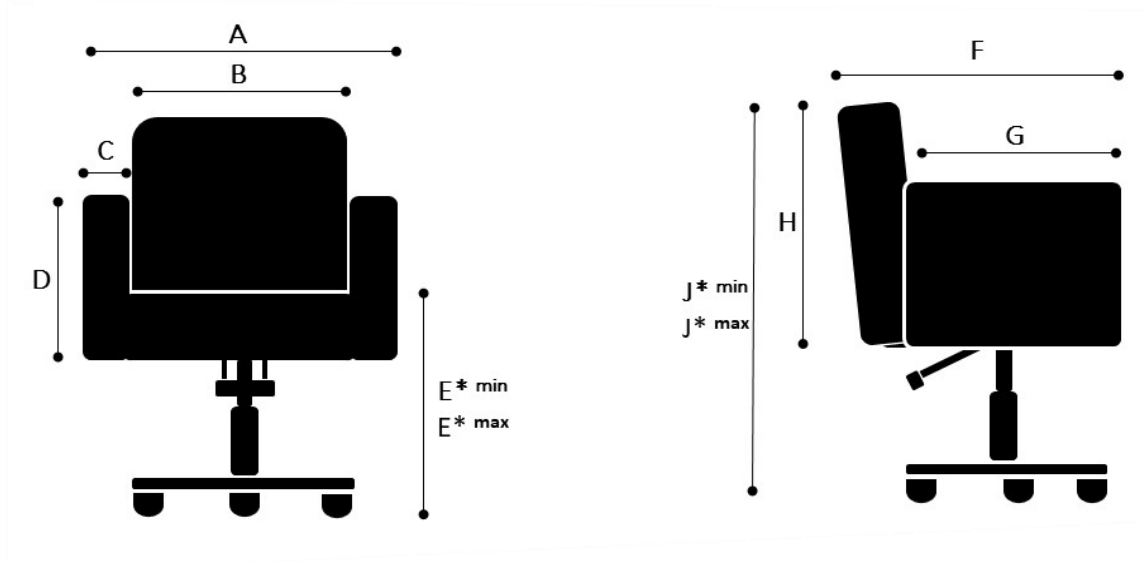

Product Information Sheet

Violet Chair

Measures

| | |
|----------|------|
| A | 57cm |
| B | 49cm |
| C | 6cm |
| D | 29cm |

| | |
|----------|------|
| F | 61cm |
| G | 53cm |
| H | 48cm |

XBase with gliders

| | | | |
|--------------|------|--------------|-------|
| E*min | 46cm | J*min | 82cm |
| E*max | 65cm | J*max | 101cm |

XBase with castors

| | | | |
|--------------|------|--------------|-------|
| E*min | 49cm | J*min | 85cm |
| E*max | 71cm | J*max | 105cm |

Discbase

| | | | |
|--------------|------|--------------|-------|
| E*min | 44cm | J*min | 80cm |
| E*max | 64cm | J*max | 100cm |

Packaging

75cm x 75cm x 95cm (Length x Height x Depth)

Photos, 2D/3D drawings : www.welonda.com → distributors log-in