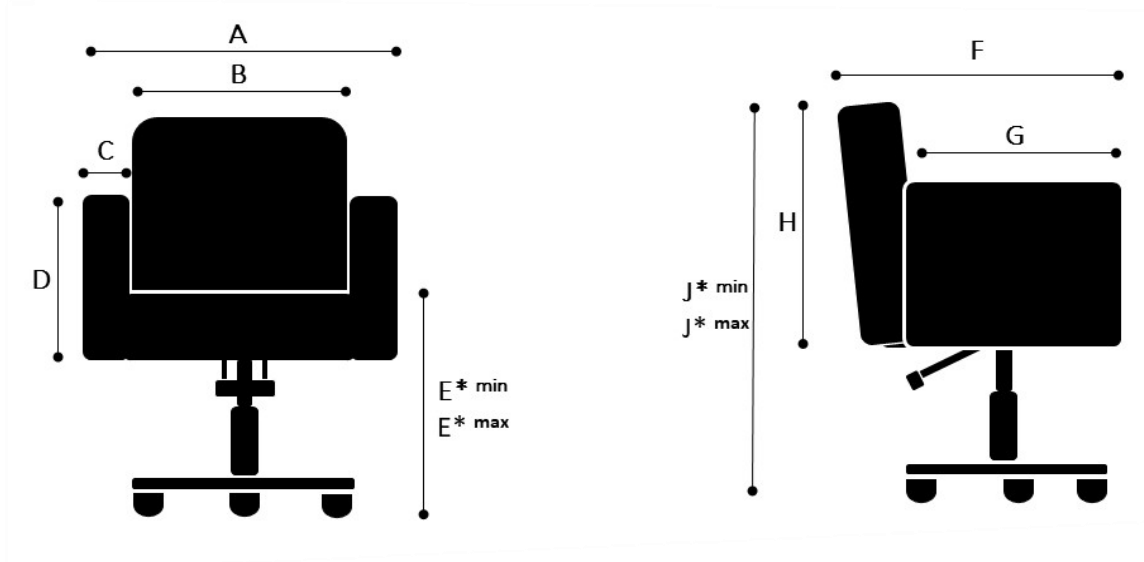

Product Information Sheet

Vivi Chair

Measures

A	54cm
B	49cm
C	4cm
D	27cm

F	61cm
G	53cm
H	49cm

XBase with gliders

E*min	45cm	J*min	83cm
E*max	63cm	J*max	103cm

XBase with castors

E*min	48cm	J*min	86cm
E*max	66cm	J*max	106cm

Discbase

E*min	43cm	J*min	81cm
E*max	62cm	J*max	101cm

Packaging

75cm x 75cm x 95cm (Length x Height x Depth)

Photos, 2D/3D drawings : www.welonda.com → distributors log-in